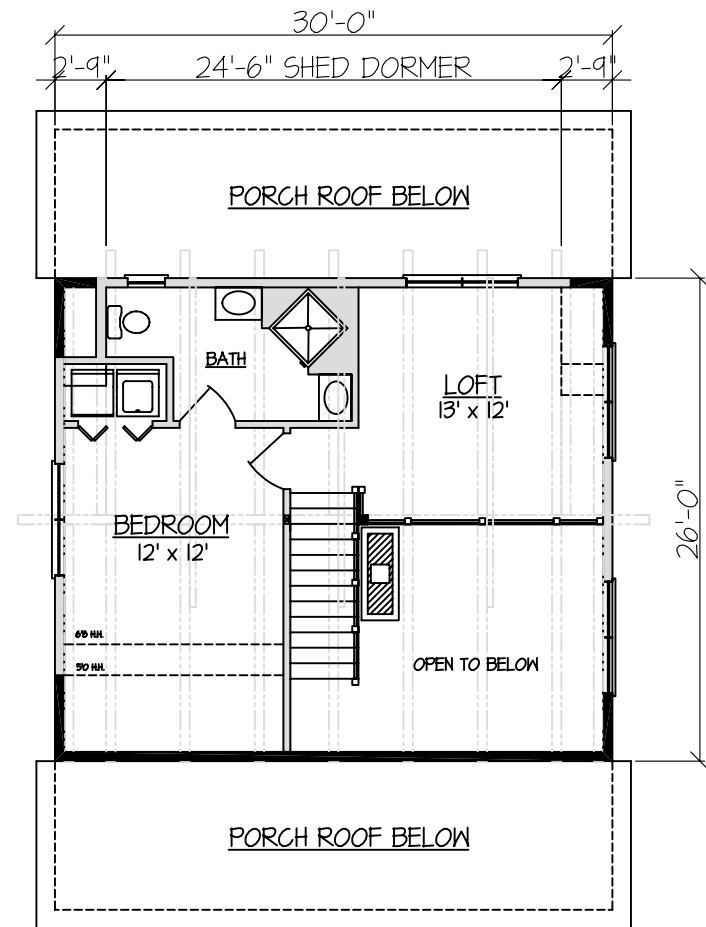

FIRST FLOOR PLAN

SECOND FLOOR PLAN

© 2005 MUNSEY LOG HOMES, INC

BLACK MOUNTAIN
SQUARE FOOTAGE: 1240 SQ. FT.